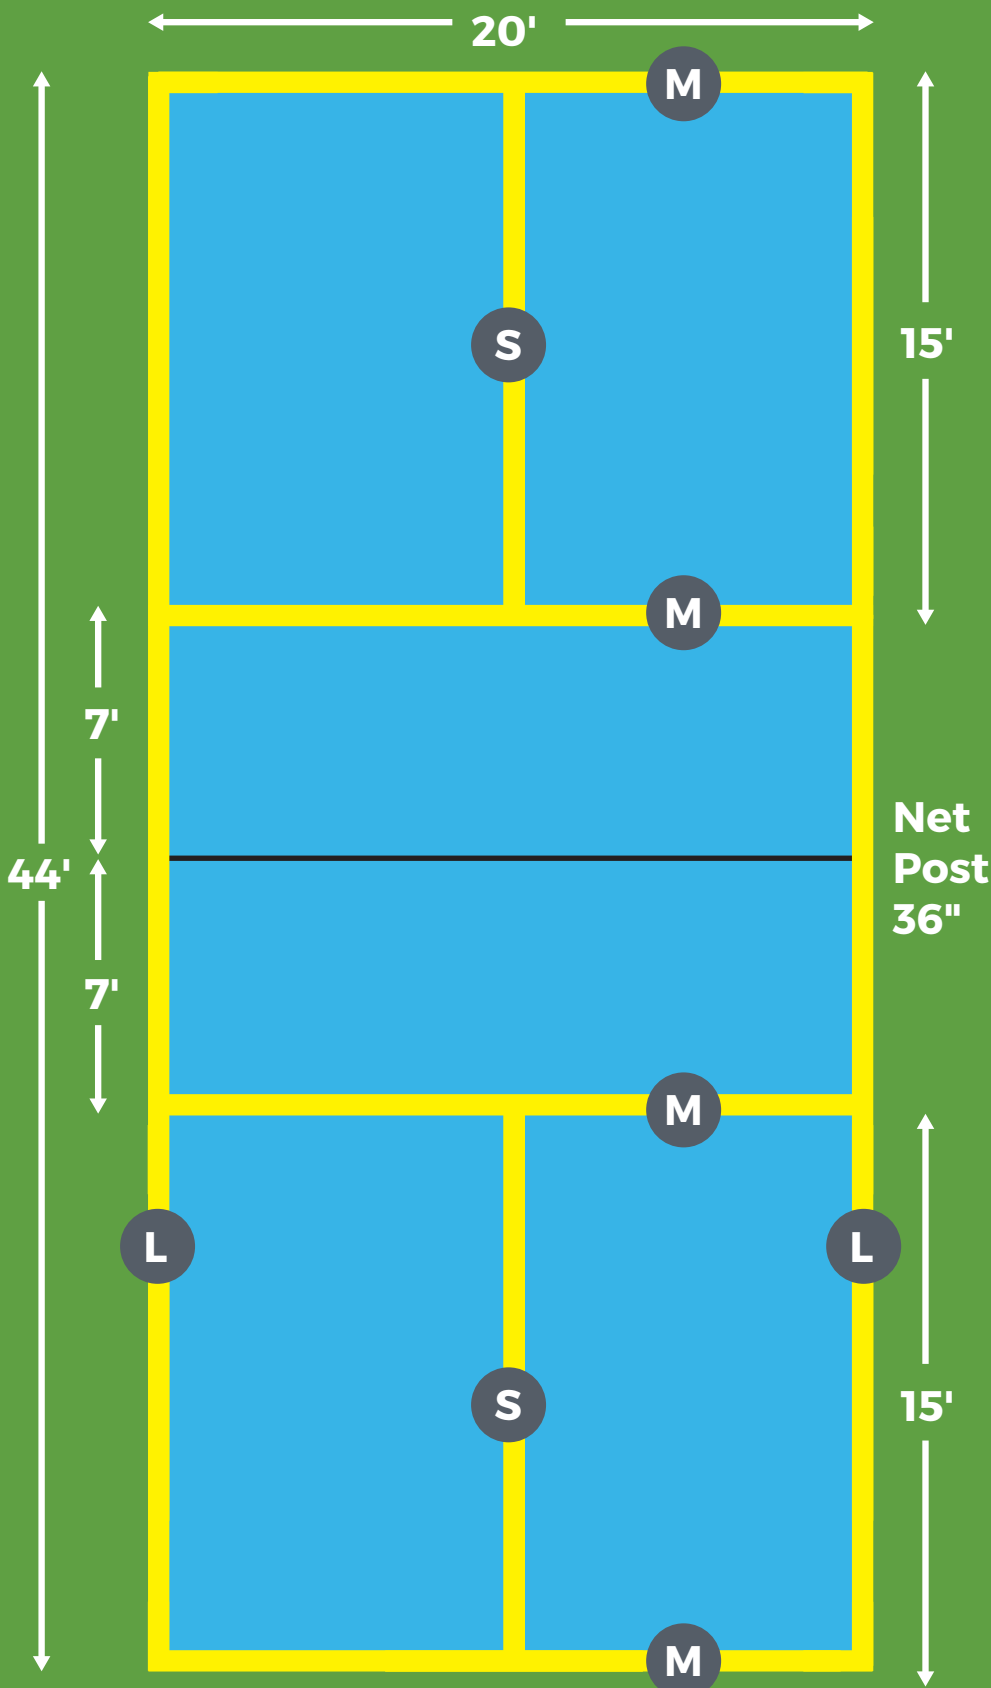

Deluxe Pickleball Line Set Instructions

Use the diagram below to position the boundaries.

The Deluxe Pickleball Line Set is to be used when there are no permanent court lines available.

Each Deluxe Pickleball Line Set comes with 2 Long Lines (marked **L** in the diagram) to create the sidelines, 4 Medium Lines (marked **M** in the diagram) to create the two baselines and two kitchen lines, and 2 Short Lines (marked **S** in the diagram) to create the two center lines.

Note that the lines should not overlap for safety and the baseline and kitchen lines (the **M** lines) should be placed inside the sidelines (the **L** lines).

The easiest way to set up the lines is to set up the sidelines and baselines first, creating the perimeter. Then place the center lines (measuring 10 feet for the right and left halves of the court), and finally the two kitchen lines.

To store the lines, simply wind them back around the two foam disks.

Precise Line Lengths for a Perfect Court:

L – 44 ft.

M – 19 ft. 8 in.

S – 14 ft. 8 in.

Dear Customer,

Congratulations on investing in the extremely portable and durable Deluxe Pickleball Line Set!

Our customers have told us that the easiest way to set up the lines is to use a tape measure and some masking or painter's tape to create "marks" on the corners and line intersections, based on the drawing included with each set. Then lay down the lines to create the court. Note that for safety, the lines should not overlap. Trim as needed and when rolling up the lines for repeated use, do not stretch them when storing.